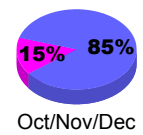

Gender Comparison 2008-2009