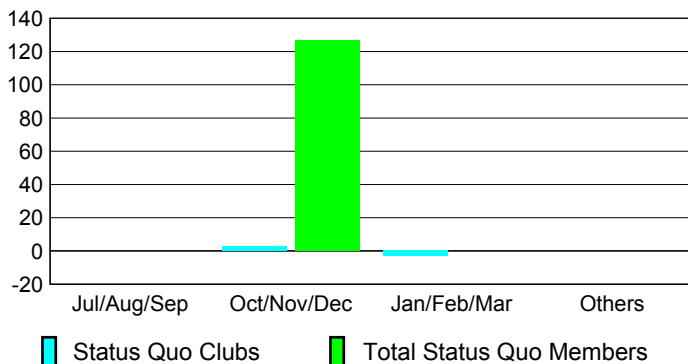

### Clubs 2007-2008

Month	New Club Goal	Actual New Clubs	Actual Dropped Clubs	Gain/Loss of Clubs	Gain/Loss of Clubs
Jul/Aug/Sep	0	0	0	0	0
Oct/Nov/Dec	0	0	0	0	0
Jan/Feb/Mar	0	0	0	0	0
Apr/May/June	2	2	0	2	1
<b>Totals</b>	<b>2</b>	<b>2</b>	<b>0</b>	<b>2</b>	<b>1</b>

### Club Results 2008-2009

Goal, New, Dropped, Gain/Loss

### Comparison of Club Gain/Loss

Current Year Compared to the Previous Year

### YTD Status Quo Clubs 2008-2009

Status Quo Clubs Compared to Status Quo Members