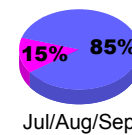

Gender Comparison 2008-2009