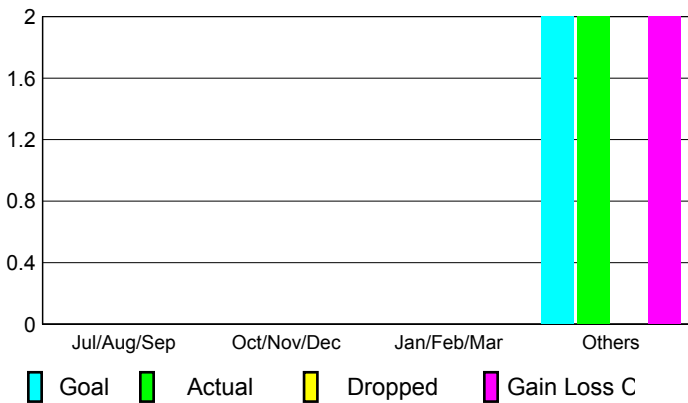

2008-2009 GMT Quarterly Report for District (or Undistricted) **District 108 A**

GMT: **FEDERICO STEINHAUS**

Location: **ITALY**

GMT CA: **4**

CLUBS

Club Results 2008-2009

Clubs 2007-2008

Month	New Club Goal	Actual New Clubs	Actual Dropped Clubs	Gain/Loss of Clubs	Gain/Loss of Clubs
Jul/Aug/Sep	0	0	0	0	0
Oct/Nov/Dec	0	0	0	0	0
Jan/Feb/Mar	0	0	0	0	0
Apr/May/June	2	2	0	2	1
Totals	2	2	0	2	1

Club Results 2008-2009

Goal, New, Dropped, Gain/Loss

Comparison of Club Gain/Loss

Current Year Compared to the Previous Year