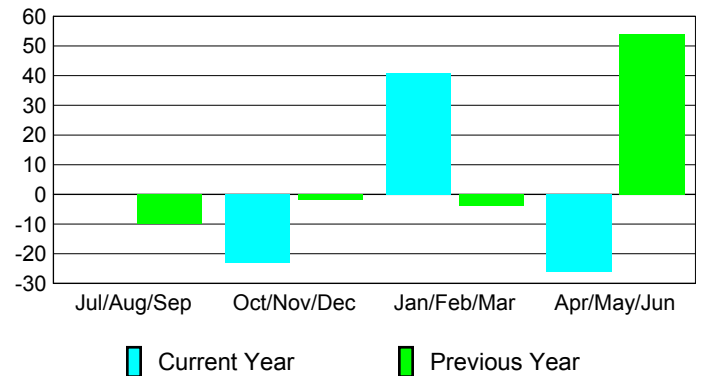

Gender Comparison 2008-2009

Male

Female